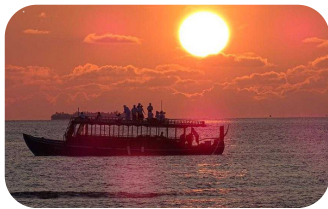

Sunset + Lucky Dolphin Cruise

SAFARI
ISLAND
RESORT - SAFARI - SPA

Prices US \$ 44.66
(including taxes)

Price is per person (minimum 10 person)

Terms & Conditions.

- Minimum Numbers of Pax Required to confirm all group excursions.
- Prices are subject to change or excursions may cancel without prior notice due to insufficient numbers of pax reserved for the trip or Bad Weather.
- Meeting Point Reception (15 Minutes Before Departure).
- Children between the ages of 2 - 11 years will be charged a 50% Discount.
- Cancellation 50% charge for any cancellation made within 06 hours and 100% charge for any cancellation made within 03 hours.